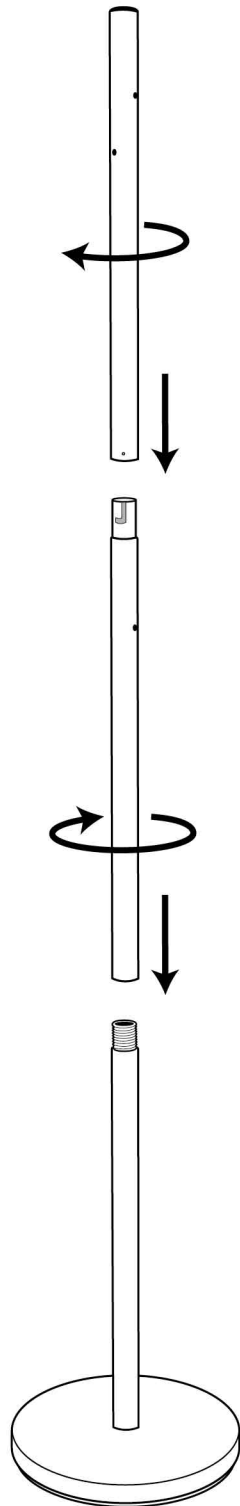

ASSEMBLY INSTRUCTIONS

7100004 COAT RACK HOOKED

1

2

3