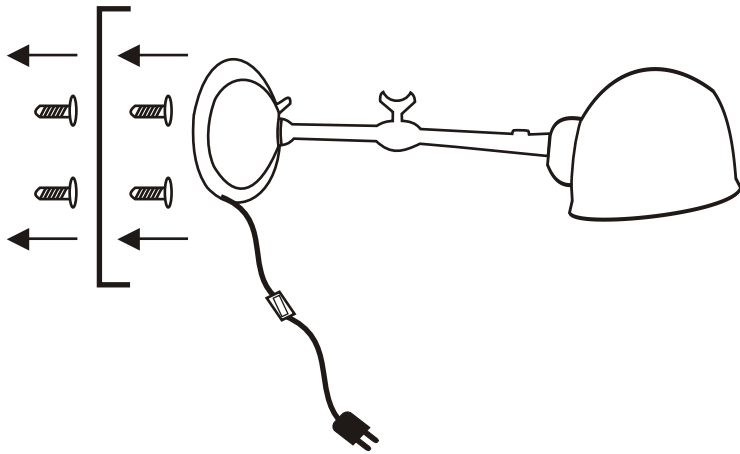

## Assembly instruction

1. Before assembling, be sure to turn off the main switch.
2. Please use E14 Max 9W CFL bulb for this lamp  
(Bulb not included).
3. Don't use hard sharp things to touch the shade in order to avoid scratching.
4. Keep away from children: don't let them touch the electric parts of this lamp.

Item number : 5400022

If (part of) the cable of this lamp is damaged, it should only be replaced by the manufacturer or his service agent or similar qualified person in order to avoid a hazard.