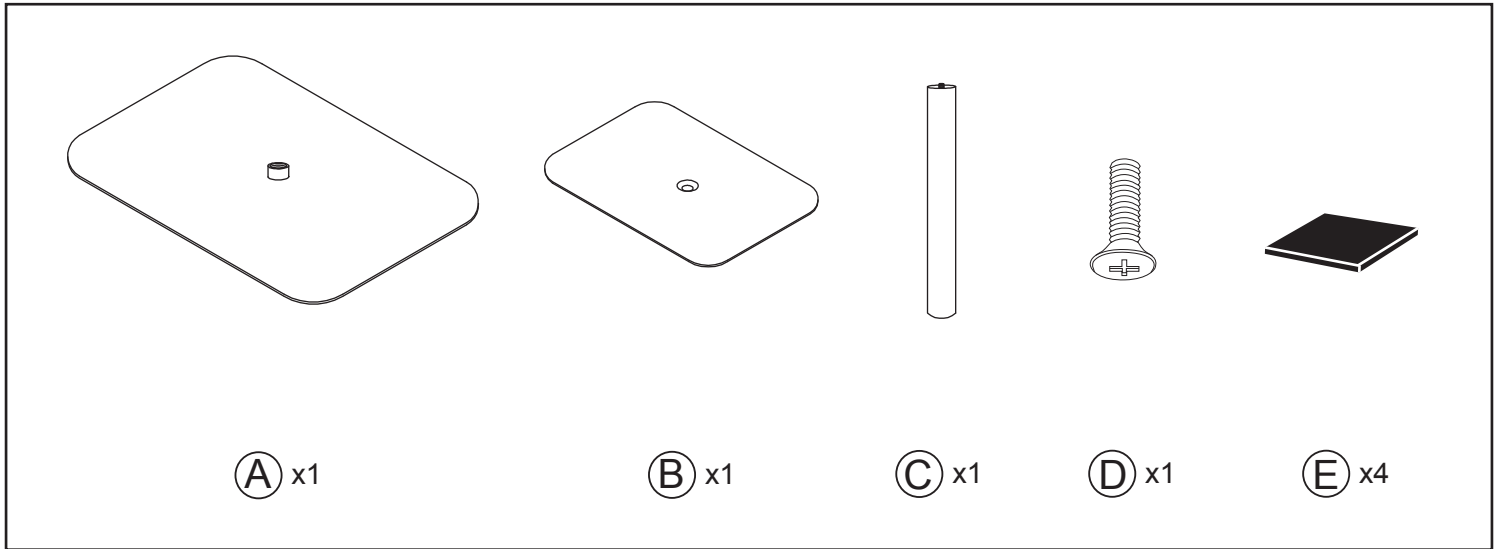

Assembly instructions

ZUIVER^o

2300156 SIDE TABLE SNOW BLACK RECTANGLE

2300157 SIDE TABLE SNOW MARBLE RECTANGLE

CAUTION : DO NOT TIGHTEN SCREWS COMPLETELY UNTIL ALL THE SCREWS ARE FIXED IN THE CORRECT POSITION. TO MAINTAIN YOUR PRODUCT, WE RECOMMEND THAT YOU TAKE EXTRA CARE BY USING COASTERS FOR PROTECTION AND IN CASE OF SPILLING, CLEAN DIRECTLY.