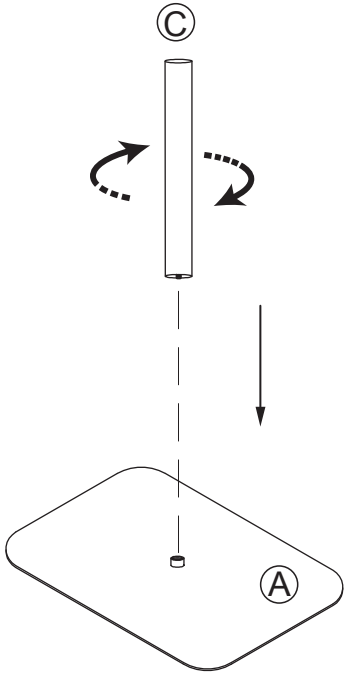

Assembly instructions

ZUIVER^o

2300156 SIDE TABLE SNOW BLACK RECTANGLE

2300157 SIDE TABLE SNOW MARBLE RECTANGLE

CAUTION : DO NOT TIGHTEN SCREWS COMPLETELY UNTIL ALL THE SCREWS ARE FIXED IN THE CORRECT POSITION. TO MAINTAIN YOUR PRODUCT, WE RECOMMEND THAT YOU TAKE EXTRA CARE BY USING COASTERS FOR PROTECTION AND IN CASE OF SPILLING, CLEAN DIRECTLY.

1

2

3

4