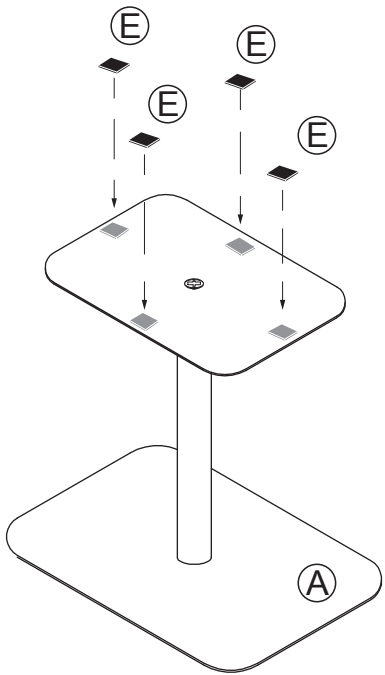

Assembly instructions

ZUIVER^o

2300156 SIDE TABLE SNOW BLACK RECTANGLE

2300157 SIDE TABLE SNOW MARBLE RECTANGLE

CAUTION : DO NOT TIGHTEN SCREWS COMPLETELY UNTIL ALL THE SCREWS ARE FIXED IN THE CORRECT POSITION. TO MAINTAIN YOUR PRODUCT, WE RECOMMEND THAT YOU TAKE EXTRA CARE BY USING COASTERS FOR PROTECTION AND IN CASE OF SPILLING, CLEAN DIRECTLY.

1

2

3

4