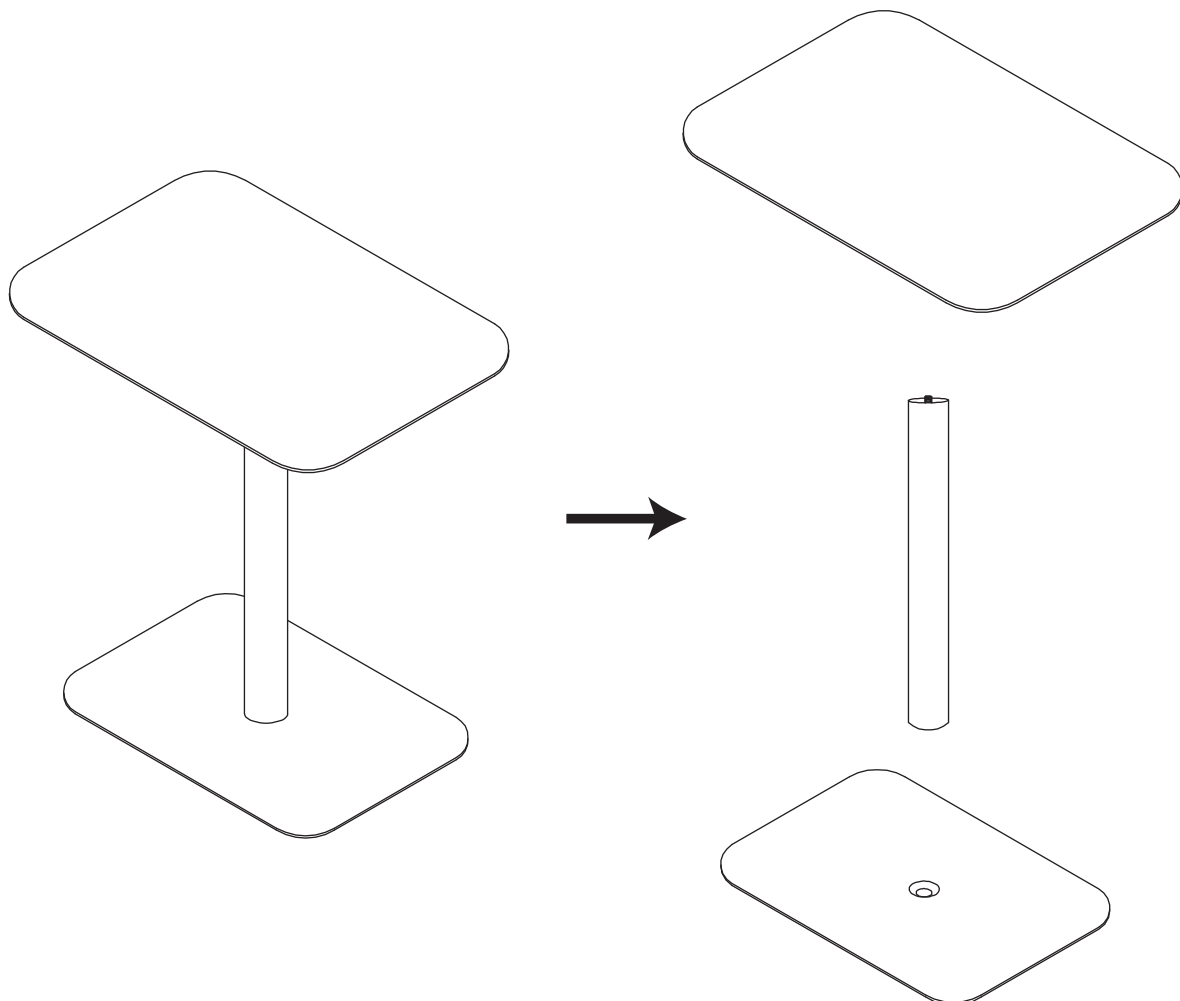

Assembly instructions

ZUIVER^o

2300156 SIDE TABLE SNOW BLACK RECTANGLE

2300157 SIDE TABLE SNOW MARBLE RECTANGLE

CAUTION : DO NOT TIGHTEN SCREWS COMPLETELY UNTIL ALL THE SCREWS ARE FIXED IN THE CORRECT POSITION. TO MAINTAIN YOUR PRODUCT, WE RECOMMEND THAT YOU TAKE EXTRA CARE BY USING COASTERS FOR PROTECTION AND IN CASE OF SPILLING, CLEAN DIRECTLY.

1

2

3

4