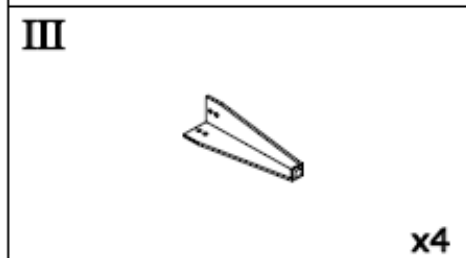

15 min

x1

x2

A M6x20mm
(x16Pcs)

B M6x40mm
(x12Pcs)

C Ø6x16 x 1mm
(x28Pcs)

D M6x13mm
(x10Pcs)

E M4x60
(x2Pcs)